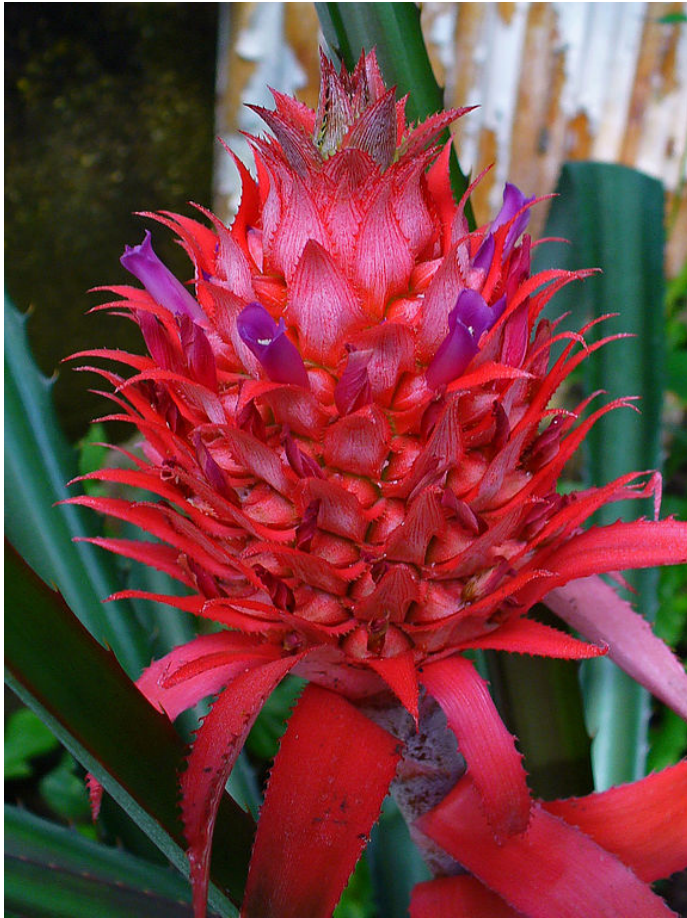

### (Pineapple)

Ananas comosus is a terrestrial bromeliad that forms a rosette of coarse, spiny, evergreen leaves. When mature, the central rosette gives rise to a tall thick stem bearing a large oval cluster of spiny bright red flowers topped with dense foliage. After a year or more the blooms are followed by the huge oval composite fruits that we call pineapples. The fruit's exterior resembles that of a pine cone, hence the name, and has thick leathery amber green skin which protects the sweet golden flesh within. After fruiting the rosettes dies back and as new side shoots will take over. There cultivars without spiny leaves, and with variegated leaves but these are not giving fruits. Pineapple needs full or partial sun, well drained soil. It is drought and salt resistant. Used as specimen, mass plantation and for its edible fruit.

#### Size/Shape

**Growth Rate:** Slow

**Tree Shape:** Round

**Canopy Symmetry:** Symmetrical

**Canopy Density:** Medium

**Height at Maturity:** Less than 0.5 m

**Spread at Maturity:** Less than 50 cm

**Time to Ultimate Height:** 1 Year

# Ananas communis

(Pineapple)

Flower Image