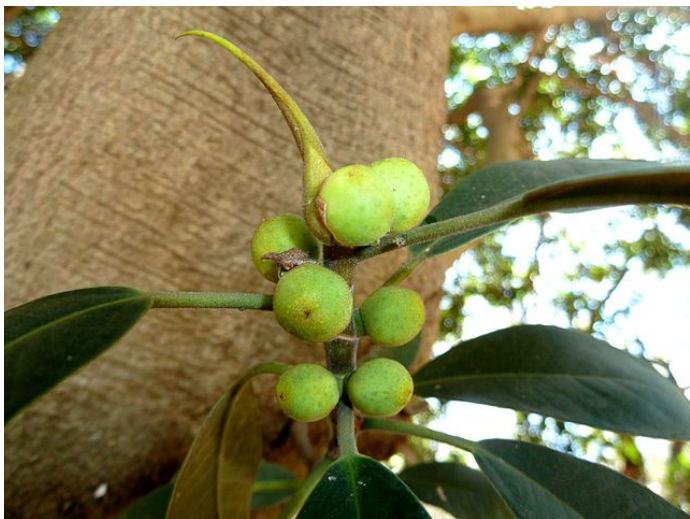

Ficus rubiginosa

(Rusty fig, port jackson)

Rusty fig is an evergreen densely covered tree reaching 10-12 m in 30 years. It well suited in smaller landscape and in streetscape. It doesnt take well cold weather needs to be placed in frost free climate.

Number of Trunks: Single Trunk

Trunk Esthetic Values: Not Showy

Fruit

Fruit Showiness: False

Fruit Size Range: 1.5 - 3

Fruit Colors: Red

Seasons: Summer

Ficus rubiginosa

Pruning Requirement: Needed, to develop a strong structure

Fruit/ Leaves/ Flowers litter: No

Surface Rooting: Yes

Life Span: More than 50

Edible Parts: None

Pests: Scales

Plant Propagations: Cutting

MORE IMAGES

Fruit Image

Bark Image

Other Image